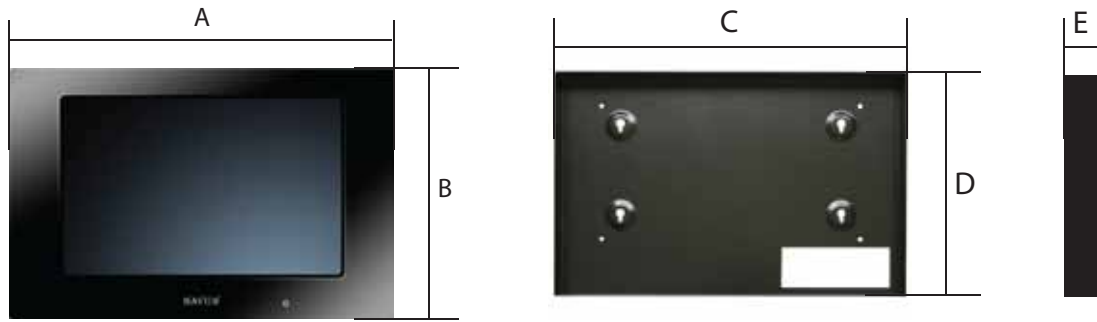

Waview Waterproof LCD TV

WAVIEW WATERPROOF LCD TVS DIMENSIONS

TV SIZE	FRONT PANEL(unit:mm)		MOUNTING BOX (unit:mm)		
	WIDTH(A)	HEIGHT(B)	WIDTH(C)	HEIGHT(D)	DEPTH(E)
15"	461	299	426	281	32
17"	534	344	497	323	32
19"	570	364	535	350	44
22"	639	410	602	390	40
26"	797	465	760	444	67
32"	939	551	898	528	69
37"	1039	686			
42"	1145.5	682			
47"	1275	739			

Note: All images, descriptions or illustrations contained in the brochure are issued or published for the sole purpose of giving an approximate idea of the products and may differ from the actual products.