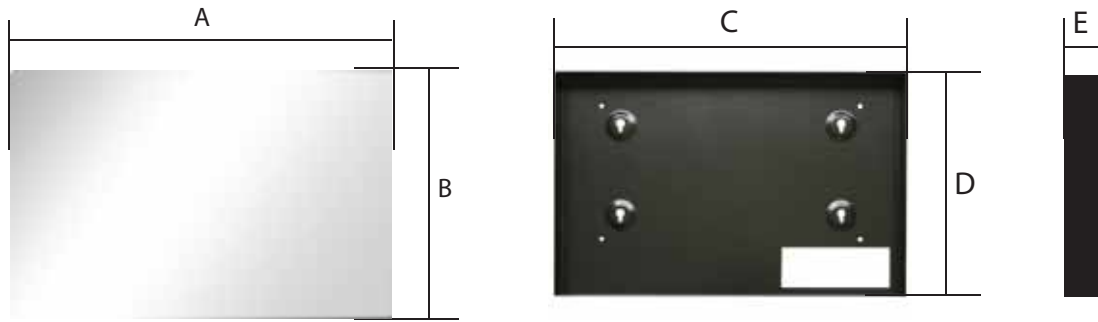

Waview Mirror Waterproof LCD TV

WAVIEW MIRROR WATERPROOF LCD TVS DIMENSIONS

TV SIZE	FRONT PANEL(unit:mm)		MOUNTING BOX (unit:mm)		
	WIDTH(A)	HEIGHT(B)	WIDTH(C)	HEIGHT(D)	DEPTH(E)
15"	461	299	426	281	32
17"	534	344	497	323	32
19"	570	364	535	350	44
22"	639	410	602	390	40
26"	797	465	760	444	67
32"	939	551	898	528	69
37"	1039	686			
42"	1145.5	682			
47"	1275	739			

Note: All images, descriptions or illustrations contained in the brochure are issued or published for the sole purpose of giving an approximate idea of the products and may differ from the actual products.